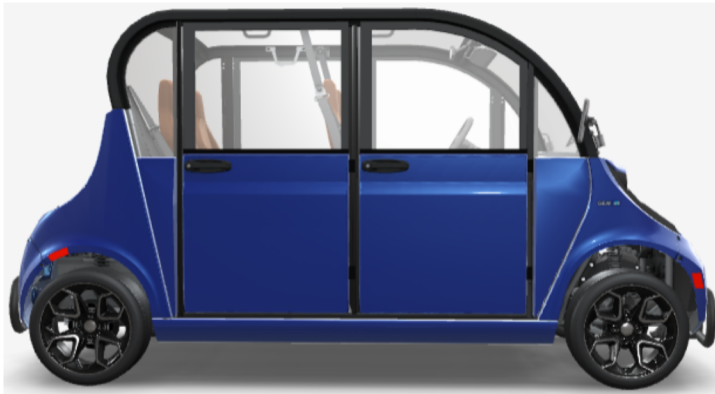

# GEM e4

Experience a safe, sustainable and exceptional ride in your new street-legal GEM electric vehicle.

**\$36,037 WITH FREE HOME DELIVERY IN NEW JERSEY**  
+ NO SALES TAX ON LSV PURCHASES IN NEW JERSEY

### SPECIFICATIONS

TOP SPEED.....25 MPH (40 KM/H)  
DRY WEIGHT.....1,350 LBS (612 KG)  
GVW.....2,500 LBS (1,134 KG)  
PAYLOAD CAPACITY.....1,150 LBS (522 KG)  
MAXIMUM CARGO CAPACITY.....330 LBS (150 KG)  
BRAKES (FRONT/REAR).....DISC/HYDRAULIC DRUM

### EXTERIOR FEATURES

- Navy Blue Gloss
- Doors
- Panoramic Sky Roof
- 16" Black Diamond Sport Wheel & Tread
- Rear Window with Front & Rear Defrost, Front Washer
- Premium LED Headlights
- Rugged Front & Rear Bumper

### INTERIOR FEATURES

- Beechwood Premium Seats
- Rockford Fosgate® 4-Speaker Stereo System & Heat
- Sun Visor
- Low Glow Feature Lighting
- Rubber Floor Mats