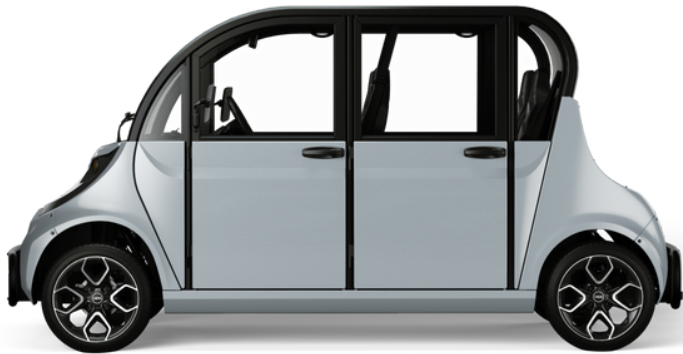

2024

GEM e4

Exceptionally engineered for versatile performance. Redefine your drive in a street-legal GEM electric low-speed vehicle.

GEM E4 SPECIFICATIONS

TOP SPEED.....	25 MPH (40 KM/H)
DRY WEIGHT.....	1,350 LBS (612 KG)
GVW.....	2,500 LBS (1,134 KG)
PAYLOAD CAPACITY.....	1,150 LBS (522 KG)
MAXIMUM CARGO CAPACITY.....	330 LBS (150 KG)
BRAKES (FRONT/REAR).....	DISC/HYDRAULIC DRUM
LENGTH.....	135 IN
WIDTH.....	55.5 IN

EXTERIOR FEATURES

- Arctic Frost Exterior
- Full Doors
- Panoramic Sky Roof
- 16" Black Diamond Sport Wheel & Tread
- Windshield Washer & Defrost
- Premium LED Headlights
- Rugged Front & Rear Bumpers

INTERIOR FEATURES

- Premium Black & Avalanche Gray Seats
- Heating & Fan System
- Rockford Fosgate® 4-Speaker Stereo System

HANDLING & POWER

- 5.0kW Motor
- AGM Battery (Up to 33 mi between charges)
- 1 kW Onboard Charger (110V outlet compatible)
- Tilt Steering with EPS