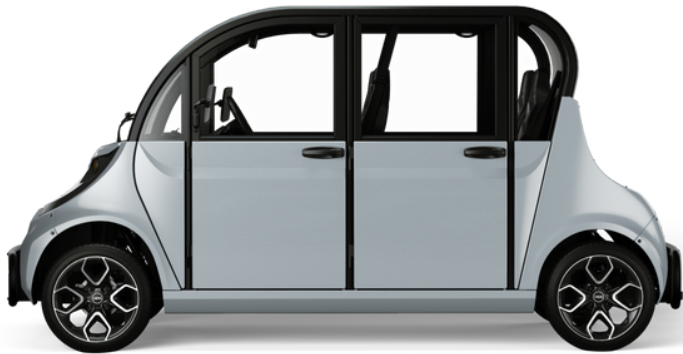

2024

GEM e4

Exceptionally engineered for versatile performance. Redefine your drive in a street-legal GEM electric low-speed vehicle.

GEM E4 SPECIFICATIONS

TOP SPEED.....	25 MPH (40 KM/H)
DRY WEIGHT.....	1,350 LBS (612 KG)
GVW.....	2,500 LBS (1,134 KG)
PAYLOAD CAPACITY.....	1,150 LBS (522 KG)
MAXIMUM CARGO CAPACITY.....	330 LBS (150 KG)
BRAKES (FRONT/REAR).....	DISC/HYDRAULIC DRUM
LENGTH.....	135 IN
WIDTH.....	55.5 IN

EXTERIOR FEATURES

- Arctic Frost Exterior
- Full Doors
- Panoramic Sky Roof
- 16" Black Diamond Sport Wheel & Tread
- Windshield Washer & Defrost
- Premium LED Headlights
- Rugged Front & Rear Bumpers

INTERIOR FEATURES

- Premium Black & Avalanche Gray Seats
- Heating & Fan System
- Rockford Fosgate® 4-Speaker Stereo System

HANDLING & POWER

- 5.0kW Motor
- Distance AGM Battery (Up to 58 mi between charges)
- 1 kW Onboard Charger (110V outlet compatible)
- Tilt Steering with EPS